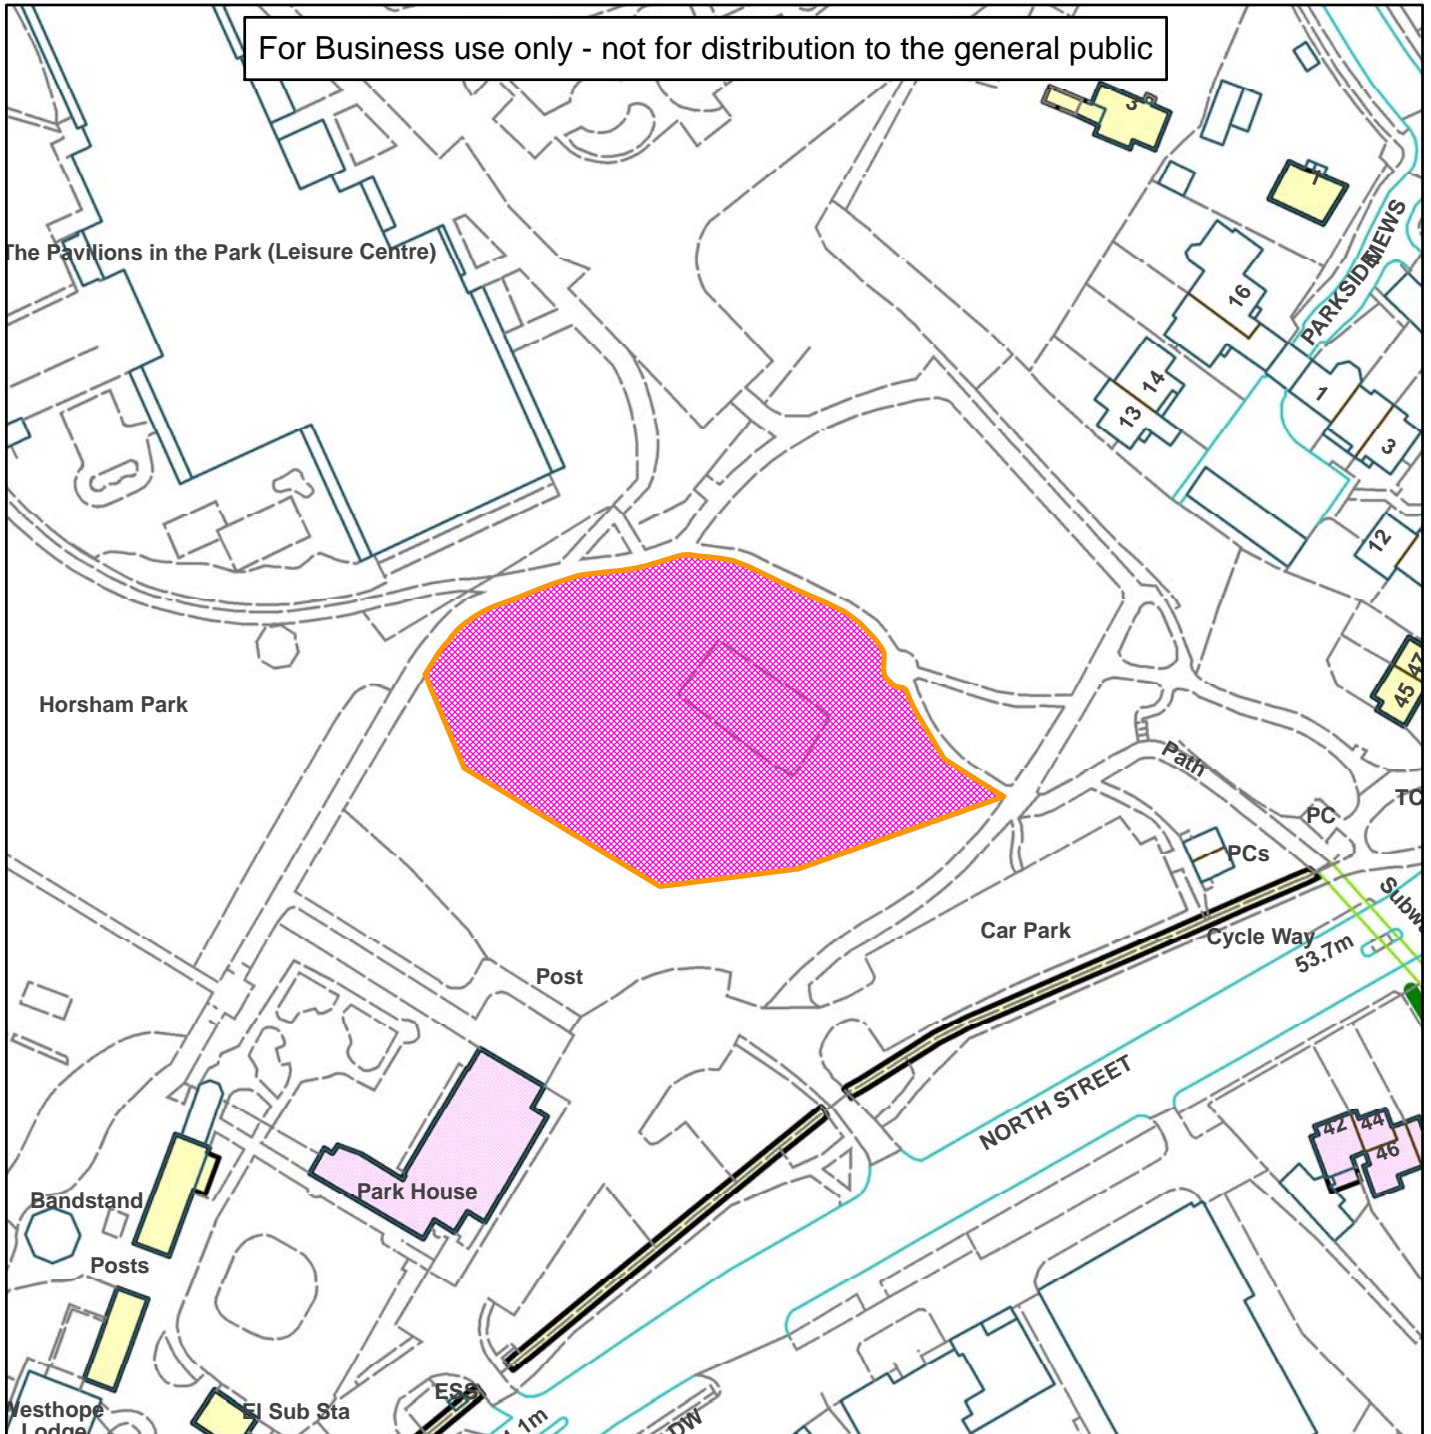

Horsham Park

For Business use only - not for distribution to the general public

Scale: 1:1,250

Reproduced from the Ordnance Survey map with permission of the Controller of Her Majesty's Stationery Office © Crown Copyright 2012.

Unauthorised reproduction infringes Crown Copyright and may lead to prosecution or civil proceedings.

Organisation	Horsham District Council
Department	
Comments	
Date	18/08/2017
MSA Number	100023865